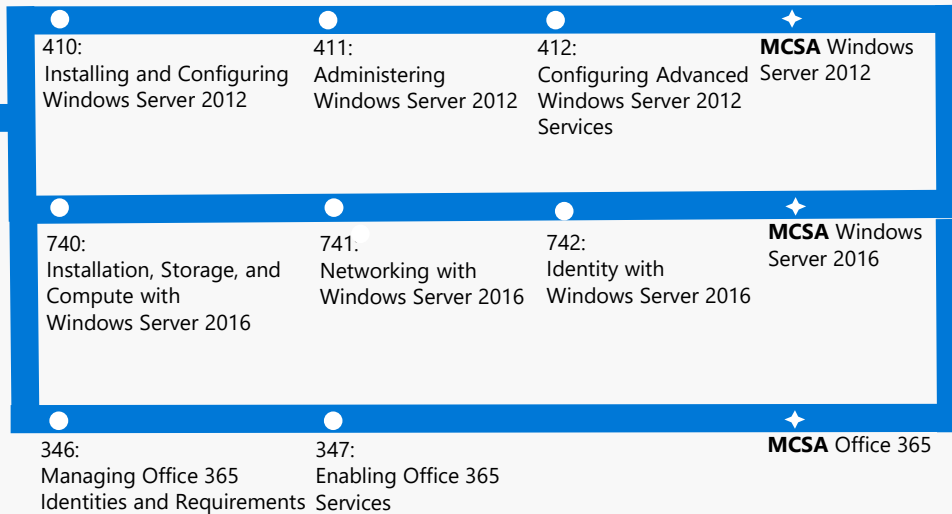

MCSE
Data Mgmt & Analytics
Earned: 2017

Elective

ELECTIVE EXAM POOL

- 473: Designing and Implementing Cloud Data Platform Solutions
- 475: Designing and Implementing Big Data Analytics Solutions
- 464: Developing Microsoft SQL Server Databases
- 465: Designing Database Solutions for SQL Server
- 466: Implementing Data Models and Reports with Microsoft SQL Server
- 467: Designing Business Intelligence Solutions with Microsoft SQL Server
- 762: Developing SQL Databases
- 767: Implementing a SQL Data Warehouse
- 768: Developing SQL Data Models
- 773: Analyzing Big Data with Microsoft R
- 774: Perform Cloud Data Science with Azure Machine Learning
- 775: Perform Data Engineering on Microsoft Azure HDInsight

PRODUCTIVITY PATH

PRODUCTIVITY

Elective

MCSE
Productivity
Earned: 2017

ELECTIVE EXAM POOL

- 345: Designing and Deploying Microsoft Exchange Server 2016
- 339: Managing Microsoft SharePoint Server 2016
- 333: Deploying Enterprise Voice with Skype for Business 2015
- 334: Core Solutions of Microsoft Skype for Business 2015
- 331: Core Solutions of Microsoft SharePoint Server 2013
- 332: Advanced Solutions of Microsoft SharePoint Server 2013
- 341: Core Solutions of Microsoft Exchange Server 2013
- 342: Advanced Solutions of Microsoft Exchange Server 2013