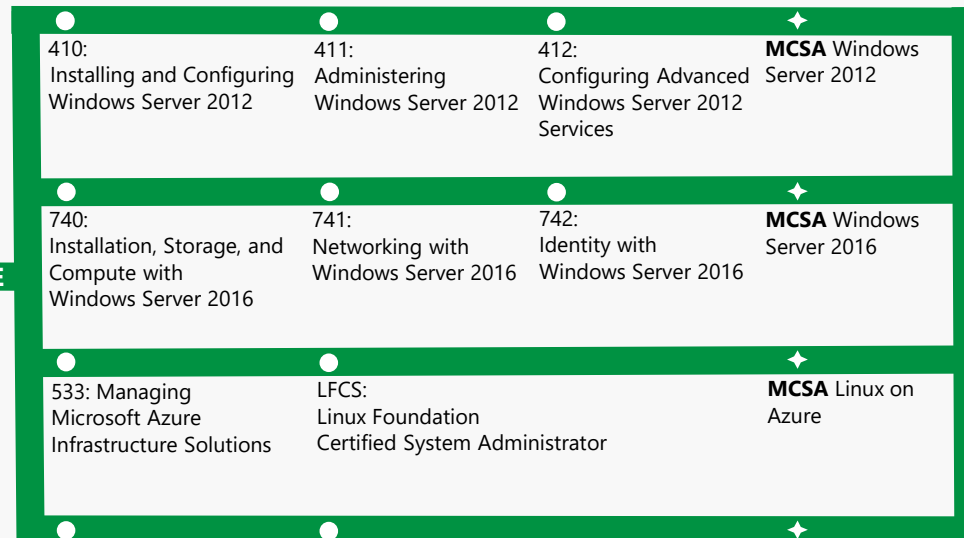

MOBILITY PATH

CLOUD PLATFORM & INFRASTRUCTURE PATH

Choose two from:
 532: Developing Microsoft Azure Solutions
 533: Managing Microsoft Azure Infrastructure Solutions
 534: Architecting Microsoft Azure Solutions
 473: Designing and Implementing Cloud Data Platform Solutions
 475: Designing and Implementing Big Data Analytics Solutions

★
MCSA Cloud Platform

CLOUD PLATFORM & INFRASTRUCTURE

MCSE
 Cloud Platform & Infrastructure
 Earned: 2017

●
 Elective

ELECTIVE EXAM POOL

- 532: Developing Microsoft Azure Solutions
- 533: Managing Microsoft Azure Infrastructure Solutions
- 534: Architecting Microsoft Azure Solutions
- 473: Designing and Implementing Cloud Data Platform Solutions
- 475: Designing and Implementing Big Data Analytics Solutions
- 744: Securing Windows Server 2016
- 745: Implementing a Software-Defined Datacenter
- 413: Designing and Implementing a Server Infrastructure
- 414: Implementing an Advanced Server Infrastructure
- 246: Monitoring and Operating a Private Cloud
- 247: Configuring and Deploying a Private Cloud